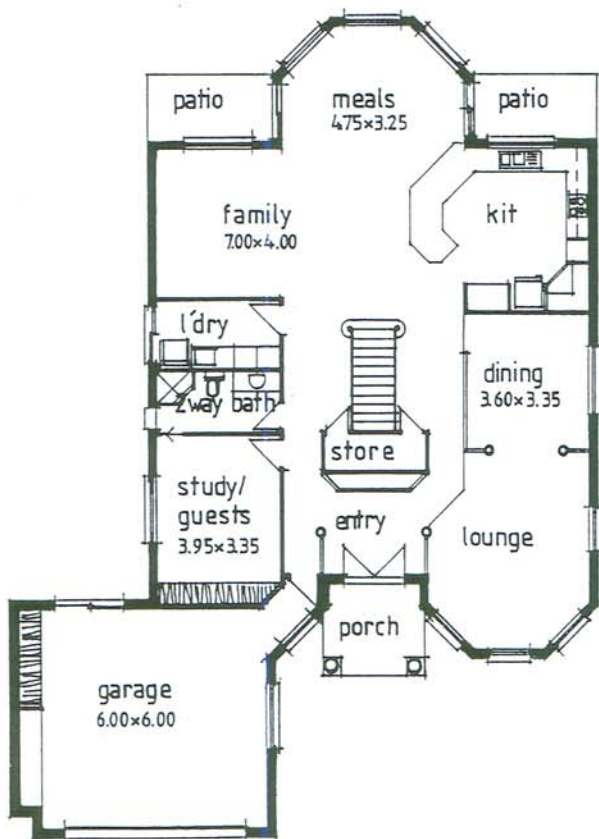

[WWW.steelhomes.com.au](http://WWW.steelhomes.com.au)

MEMBER

ABN: 83 092 363 687  
ACN: 09 236 3687

model: Rainbow

ground floor

upper floor

G.F. living: 169.00

U.F. living: 173.00

garage: 46.00

patio: 8.00

porch: 6.00

TOTAL AREA: 402sqm

(43.3sqm)

copyright ©