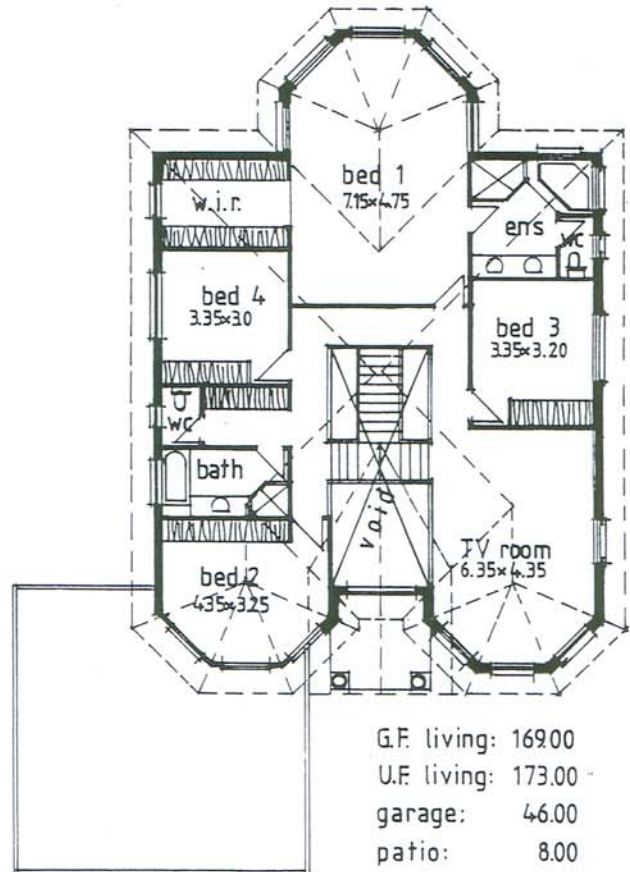

[WWW.steelhomes.com.au](http://WWW.steelhomes.com.au)

MEMBER

ABN: 83 092 363 687  
ACN: 09 236 3687

model: Rainbow

ground floor

upper floor

G.F. living: 169.00

U.F. living: 173.00

garage: 46.00

patio: 8.00

porch: 6.00

TOTAL AREA: 402sqm

(43.3sqm)

copyright ©