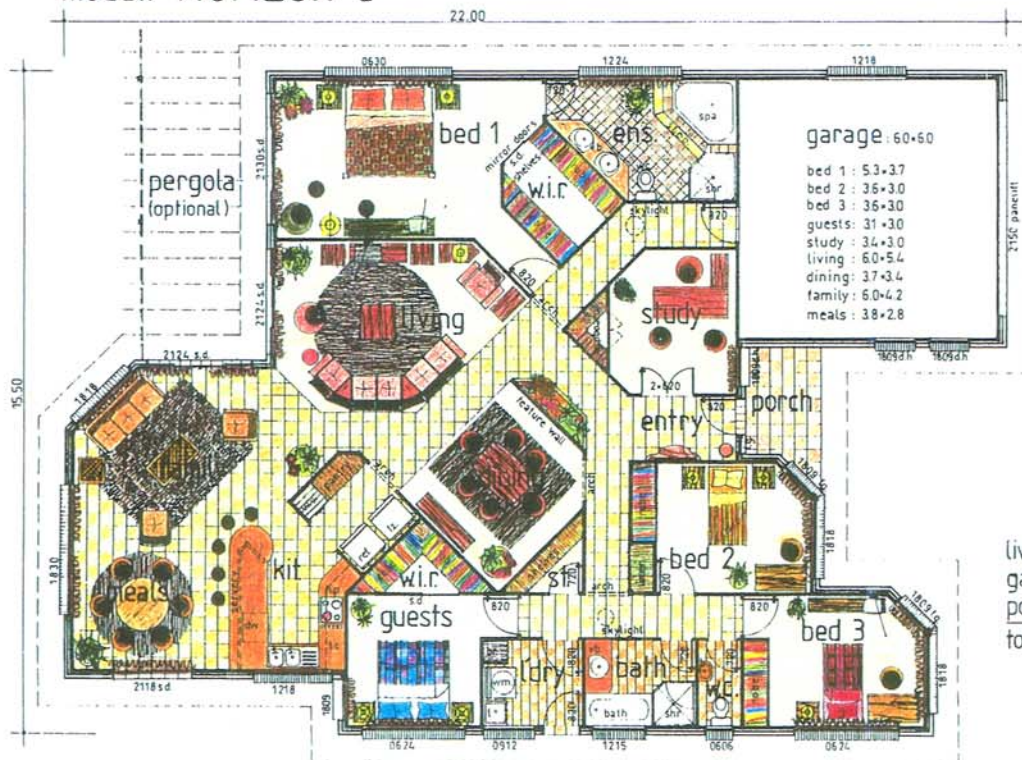

Factory Office: No 24 Mercantile Court Ernest Qld. 4214

[WWW.steelhomes.com.au](http://www.steelhomes.com.au)

ABN: 83 092 363 687
ACN: 09 236 3687

model: **Horizon I**

living area : 230
garage : 40
porch : 5
total area : 275m² (30sq.)