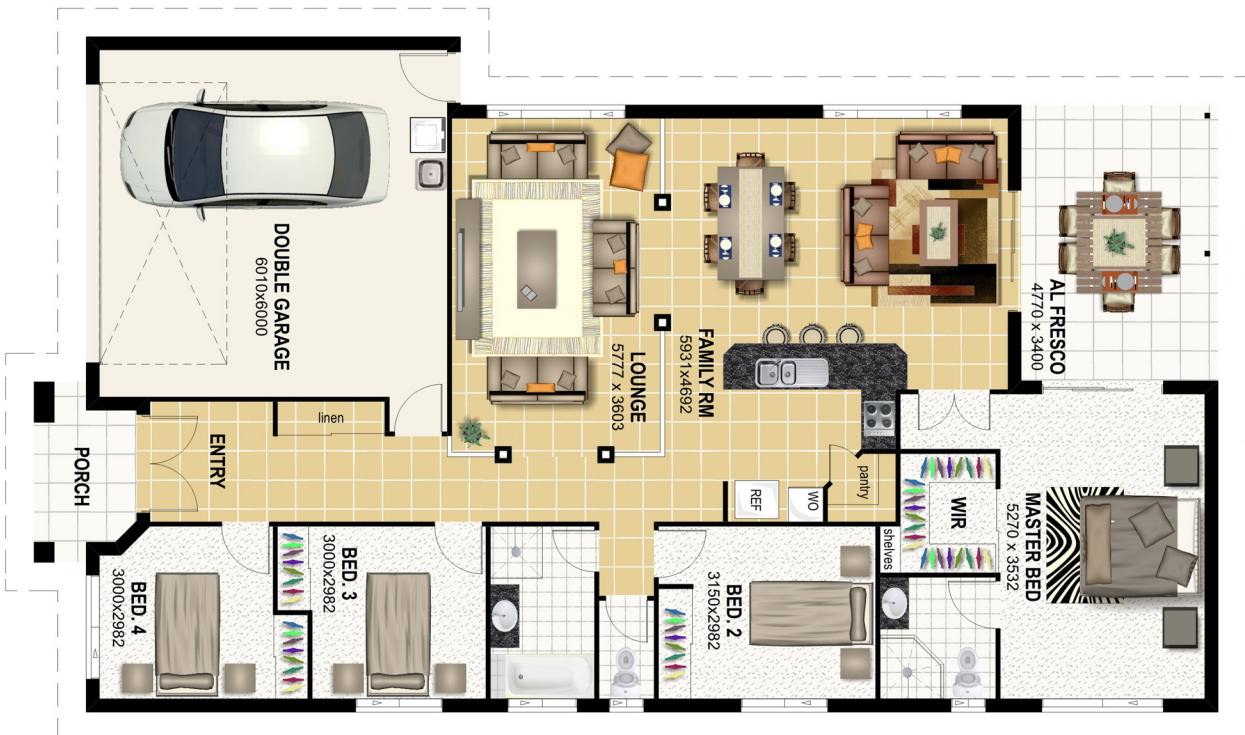

www.steelhomes.com.au

MEMBER

ABN 80 092 363 687
ACN 09 236 6387

Design : Miranda

Total Area : 216 Sq, 4 bedrooms , 2 bathrooms , 2 garages

Steel Structure Specialists Since 1989

www.steelhomes.com.au