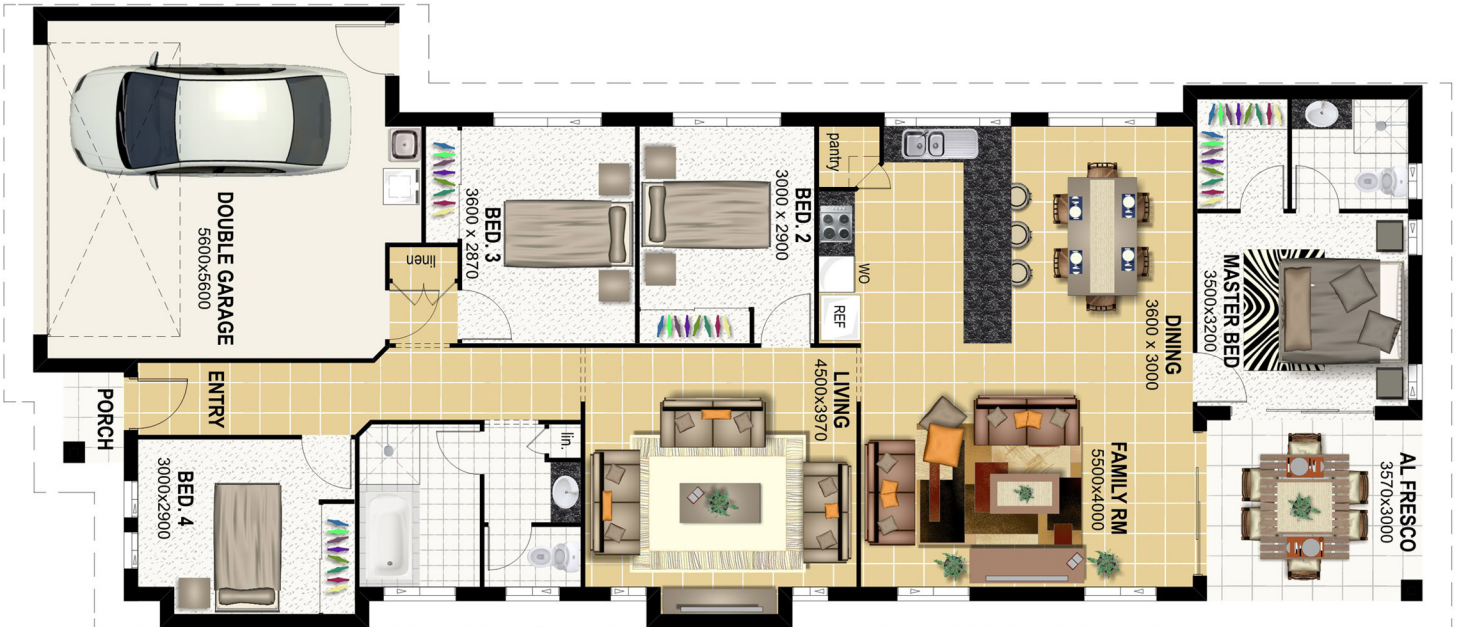

www.steelhomes.com.au

ABN 80 092 363 687
ACN 09 236 6387

Design : Juliet **Total Area : 197 Sq, 4 bedrooms , 2 bathrooms , 2 garages**

Steel Structure Specialists Since 1989

For all enquiries call 55 744 796